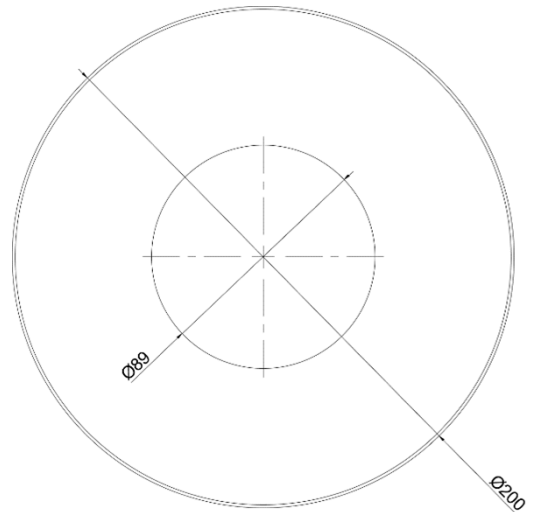

STANDARD RANGE ROUND WEDGE WIRE GRATE & CHANNEL

PRODUCT CODE | NWR200, NWR250, NWR300

Product Description

Our Wedge Wire grating is one of the most popular in our range - this style has been created to suit any application

Options

Supplied in 316 grade stainless steel only

Standard Dimensions

- 200mm round with 89mm outlet centred
- 250mm round with 89mm outlet centred
- 300mm round with 89mm outlet centred

nekeema.com.au