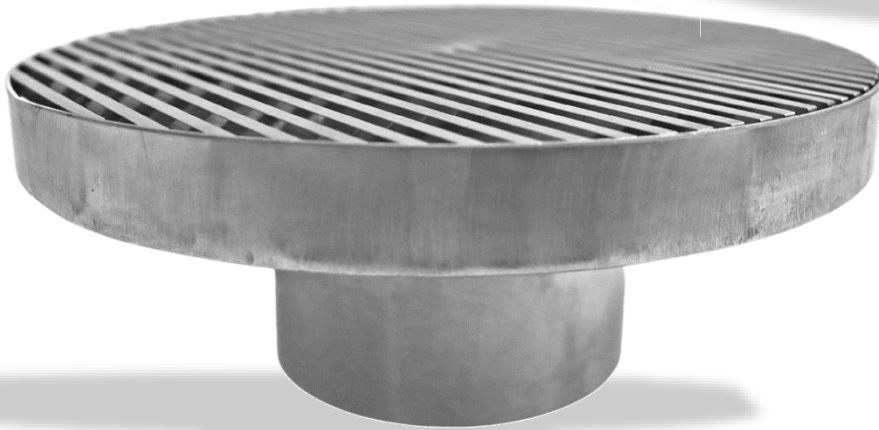

STANDARD RANGE ROUND WEDGE WIRE GRATE & CHANNEL

PRODUCT CODE | NWR200, NWR250, NWR300

Product Description

Our Wedge Wire grating is one of the most popular in our range - this style has been created to suit any application

Options

Supplied in 316 grade stainless steel only

Standard Dimensions

- 200mm round with 89mm outlet centred
- 250mm round with 89mm outlet centred
- 300mm round with 89mm outlet centred

nekeema.com.au