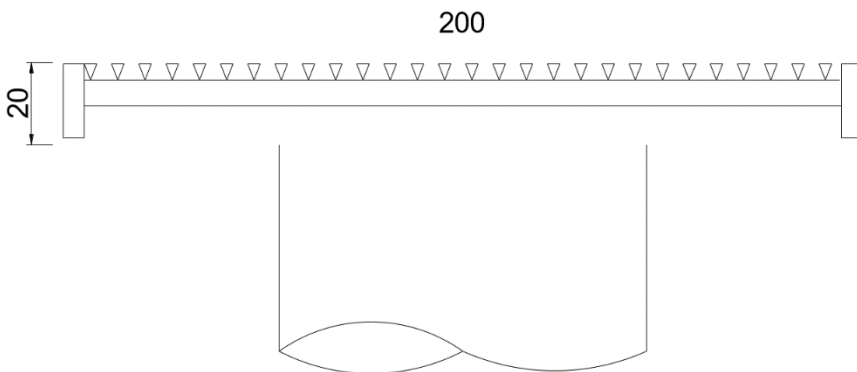

STANDARD RANGE ROUND WEDGE WIRE GRATE & CHANNEL

PRODUCT CODE | NWR200, NWR250, NWR300

Product Description

Our Wedge Wire grating is one of the most popular in our range - this style has been created to suit any application

Options

Supplied in 316 grade stainless steel only

Standard Dimensions

- 200mm round with 89mm outlet centred
- 250mm round with 89mm outlet centred
- 300mm round with 89mm outlet centred

nekeema.com.au